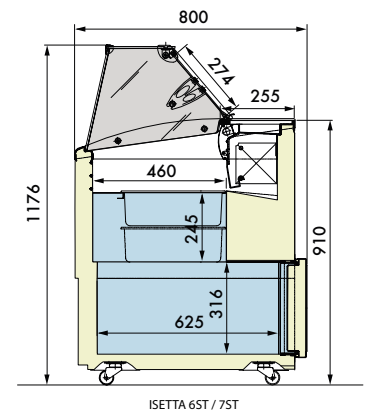

## Product Description

ISA have a superb reputation in the ice cream world for making quality ice cream displays. The Isetta Flat Range come in 3 different sizes to suit most needs, holding between 4 and 7 flavours of ice cream. A flat glass canopy and internal light help create an attractive display and make the most of the ice cream you are selling. Refrigerated under storage can easily be accessed through the rear door

Model	Description	Dimensions (mm)			Kg	Capacity	Price	Next Day	ORDER	
		Ext.	H	W						D
<b>ISETTA 4ST</b>	White - 4 Pan	Ext.	1176	824	760	69	4 x 5ltr Napoli Pans	£1,763	X	ORDER
<b>ISETTA 6ST</b>	White - 6 Pan	Ext.	1176	1184	800	97	6 x 5ltr Napoli Pans	£1,925	X	
<b>ISETTA 7ST</b>	White - 7 Pan	Ext.	1176	1354	800	102	7 x 5ltr Napoli Pans	£2,052	X	