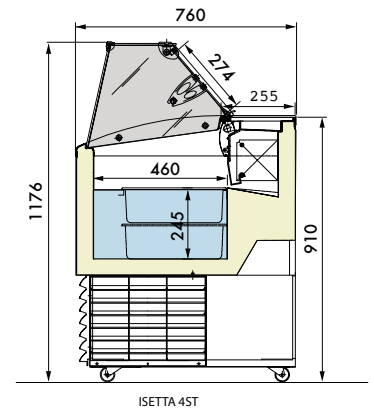

## Product Description

ISA have a superb reputation in the ice cream world for making quality ice cream displays. The Isetta Flat Range come in 3 different sizes to suit most needs, holding between 4 and 7 flavours of ice cream. A flat glass canopy and internal light help create an attractive display and make the most of the ice cream you are selling. Refrigerated under storage can easily be accessed through the rear door

Model	Description	Dimensions (mm)			Kg	Capacity	Price	Next Day	ORDER	
		Ext.	H	W						D
<b>ISETTA 4ST</b>	White - 4 Pan	Ext.	1176	824	760	69	4 x 5ltr Napoli Pans	£1,763	X	ORDER
<b>ISETTA 6ST</b>	White - 6 Pan	Ext.	1176	1184	800	97	6 x 5ltr Napoli Pans	£1,925	X	
<b>ISETTA 7ST</b>	White - 7 Pan	Ext.	1176	1354	800	102	7 x 5ltr Napoli Pans	£2,052	X	